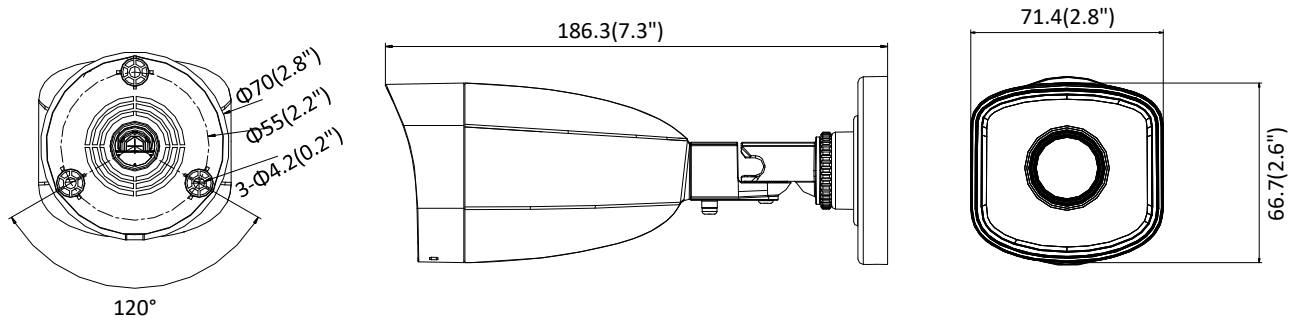

Client	iVMS-4200, Hik-Connect, iVMS-5200, iVMS-4500
Web Browser	IE8+, Chrome 31.0-44, Firefox 30.0-51, Safari 8.0+
Interface	
Communication Interface	1 RJ45 10M/100M self-adaptive Ethernet port
General	
Operating Conditions	-30 °C to 60 °C (-22 °F to 140 °F), humidity: 95% or less (non-condensing)
Power Supply	12 VDC ± 25%, 5.5 mm coaxial power plug PoE (802.3af, class 3)
Power Consumption and Current	12 VDC, 0.3 A, Max: 3.5 W PoE: (802.3af, 36 V to 57 V), 0.2 A to 0.1 A, Max: 4.5 W
Protection Level	IP67
Material	Without -M model: Front cover: metal, camera body: plastic, bracket: plastic -M model: Front cover: metal, camera body: metal, bracket: metal
Dimensions	Without -M model: Ø 70 mm × 186.3 mm (Ø 2.8" × 7.3") With -M model: Ø 70 mm × 181.6 mm (Ø 2.8" × 7.1")
Weight	Without -M model: Camera: Approx. 270 g (0.6 lb.) With package: Approx. 510 g (1.1 lb.) -M model: Camera: Approx. 390 g (0.9 lb.) With package: Approx. 630 g (1.4 lb.)

Available Model

HWI-B121H (2.8/4 mm), HWI-B121H-M (2.8/4 mm)

Dimension

Without -M Model

With -M Model

Accessory

Distributed by

DS-1280ZJ-XS
Junction Box