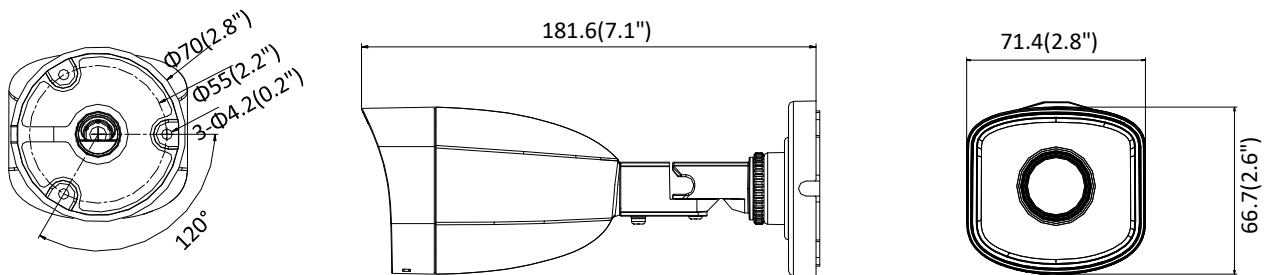

Client	iVMS-4200, Hik-Connect, iVMS-5200, iVMS-4500
Web Browser	IE8+, Chrome 31.0-44, Firefox 30.0-51, Safari 8.0+
Interface	
Communication Interface	1 RJ45 10M/100M self-adaptive Ethernet port
General	
Operating Conditions	-30 °C to 60 °C (-22 °F to 140 °F), humidity: 95% or less (non-condensing)
Power Supply	12 VDC ± 25%, 5.5 mm coaxial power plug PoE (802.3af, class 3)
Power Consumption and Current	12 VDC, 0.3 A, Max: 3.5 W PoE: (802.3af, 36 V to 57 V), 0.2 A to 0.1 A, Max: 4.5 W
Protection Level	IP67
Material	Without -M model: Front cover: metal, camera body: plastic, bracket: plastic -M model: Front cover: metal, camera body: metal, bracket: metal
Dimensions	Without -M model: Ø 70 mm × 186.3 mm (Ø 2.8" × 7.3") With -M model: Ø 70 mm × 181.6 mm (Ø 2.8" × 7.1")
Weight	Without -M model: Camera: Approx. 270 g (0.6 lb.) With package: Approx. 510 g (1.1 lb.) -M model: Camera: Approx. 390 g (0.9 lb.) With package: Approx. 630 g (1.4 lb.)

Available Model

HWI-B121H (2.8/4 mm), HWI-B121H-M (2.8/4 mm)

Dimension

Without -M Model

With -M Model

Accessory

Distributed by

DS-1280ZJ-XS
Junction Box